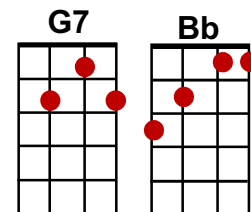

Intro | C / G / | C / / / |

1 **Men**
C / G Dm
What would you think if I sang out of tune
F / G C
Would you stand up and walk out on me?
C / G Dm
Lend me your ears and I'll sing you a song
F / G C
And I'll try not to sing out of key,

Chorus
All
2 Bb / F / C
Oh I get by with a little help from my friends
Bb / F / C
Hm, I get high with a little help from my friends
F / C
Uh, I'm gonna try with a little help from my friends

2 **Men**
G G7
C / G Dm
What do I do when my love is away?

Ladies
F / G / C
Does it worry you to be alone?

Men
C / G Dm
How do I feel by the end of the day?

Ladies
F / G / C
Are you sad because you're on your own?

Chorus
All
2 Bb / F / C
No I get by with a little help from my friends
Bb / F / C
Hm, I get high with a little help from my friends
F / C
Uh, I'm gonna try with a little help from my friends

Ladies
Am D7
Do you need anybody?

Men
C Bb F
I need somebody to love

Ladies
Am D7
Could it be anybody?

Men
C / Bb F
I want somebody to love

3 **Ladies**
C / G Dm
Do you believe in a love at first sight ?

Men
F / G / C
Yes I'm certain, that it happens all the time

Ladies
C / G Dm
What do you see when you turn off the light?

Men
F / G C
I can't tell you but I know it's mine