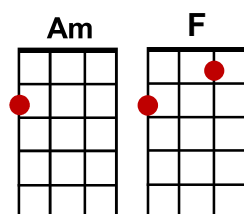

Ladies
F / G / C
Are you sad because you're on your own?

Chorus
All
2 Bb / F / C
No I get by with a little help from my friends
Bb / F / C
Hm, I get high with a little help from my friends
F / C
Uh, I'm gonna try with a little help from my friends